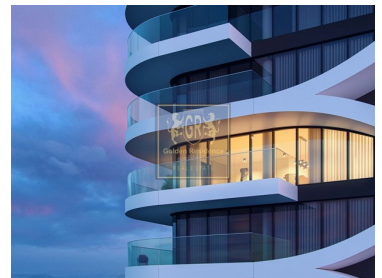

São Martinho - Apartment

 3	 4	 179	 194	Garage	N/A
Bedrooms	Bathrooms	Area (m ²)	Land Area (m ²)		(EUR €)

Penthouse T3 in São Martinho, Funchal

Amazing new building located in Estrada Monumental, São Martinho, Funchal, close to all communities such as bakeries, coffee shops and restaurants of excellence, supermarket, pharmacies, the famous shopping center Fórum Madeira, beaches, etc. You can find everything close by.